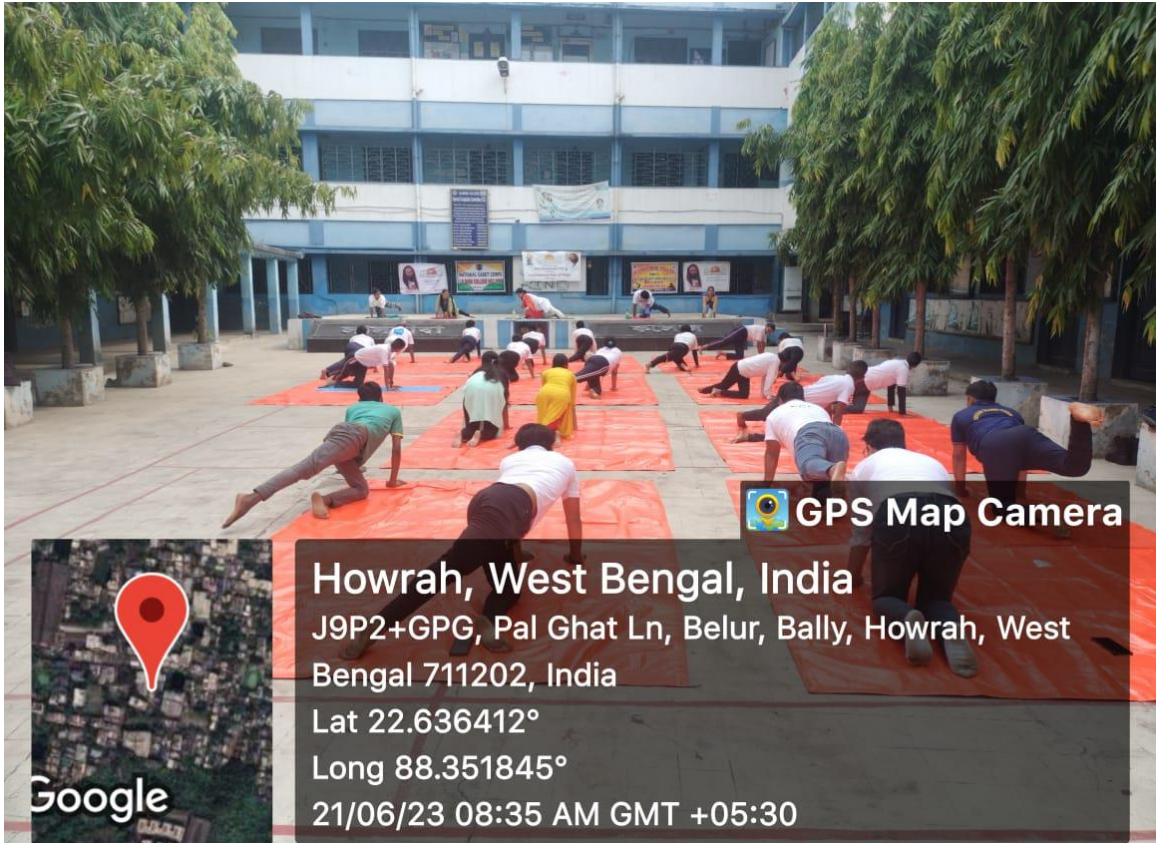

GPS Map Camera

Howrah, West Bengal, India

J9P2+GPG, Pal Ghat Ln, Belur, Bally, Howrah, West Bengal 711202, India

Lat 22.636412°

Long 88.351845°

21/06/23 08:35 AM GMT +05:30

Google